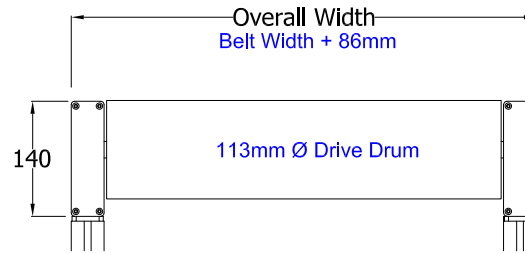

Basic Inverter Control Panel

Standard Inverter Control Panel

COB-140 CENTER DRIVE

Overall Width  
Belt Width + 86mm

Belt Width  
From 280mm to 1280mm  
Increments of 50mm

Length  
From 1m to 20m  
Increments of 500mm

Width

Height