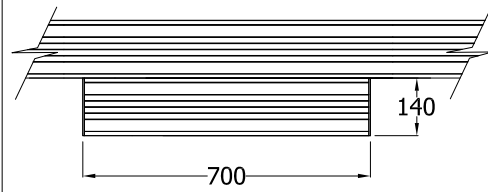

Basic Inverter Control Panel

Standard Inverter Control Panel

COB-140 CENTER DRIVE

Overall Width  
Belt Width + 86mm

Belt Width  
From 280mm to 1280mm  
Increments of 50mm

Length  
From 1m to 20m  
Increments of 500mm

Width

Height