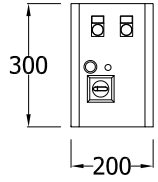

Basic Inverter Control Panel

Standard Inverter Control Panel

COB-140 CENTER DRIVE

Overall Width  
Belt Width + 86mm

Belt Width  
From 280mm to 1280mm  
Increments of 50mm

Length  
From 1m to 20m  
Increments of 500mm

Width

Height