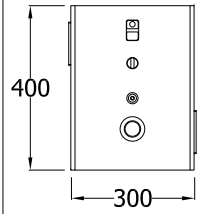

Basic Inverter Control Panel

Standard Inverter Control Panel

COB-140 CENTER DRIVE

Overall Width  
Belt Width + 86mm

Belt Width  
From 280mm to 1280mm  
Increments of 50mm

Length  
From 1m to 20m  
Increments of 500mm

Width

Height