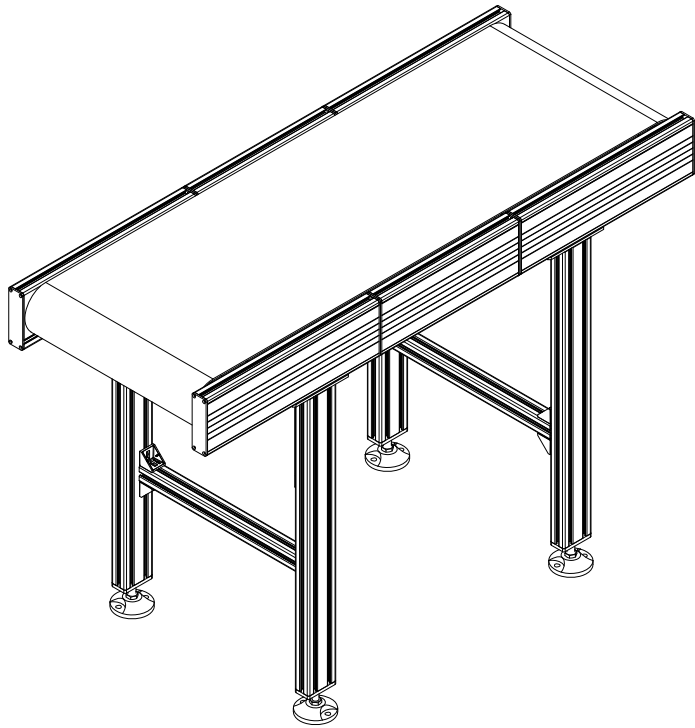

Basic Inverter Control Panel

Standard Inverter Control Panel

COB-140 CENTER DRIVE

Overall Width  
Belt Width + 86mm

Belt Width  
From 280mm to 1280mm  
Increments of 50mm

Length  
From 1m to 20m  
Increments of 500mm

Width

Height