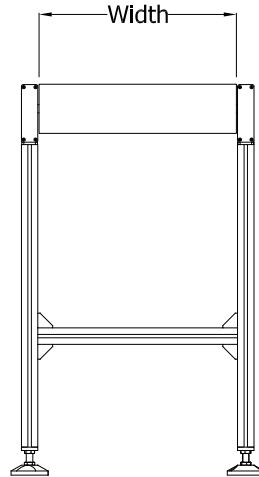

Basic Inverter Control Panel

Standard Inverter Control Panel

COB-140 CENTER DRIVE

Overall Width  
Belt Width + 86mm

Belt Width  
From 280mm to 1280mm  
Increments of 50mm

Length  
From 1m to 20m  
Increments of 500mm

Width

Height