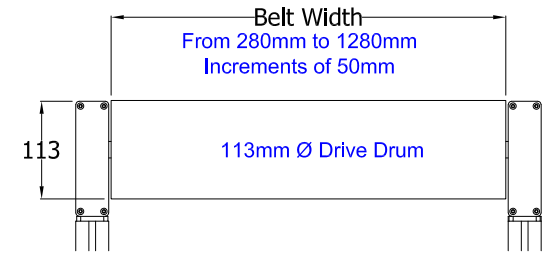

Basic Inverter Control Panel

Standard Inverter Control Panel

COB-140 CENTER DRIVE

Overall Width  
Belt Width + 86mm

Belt Width  
From 280mm to 1280mm  
Increments of 50mm

Length  
From 1m to 20m  
Increments of 500mm

Width

Height