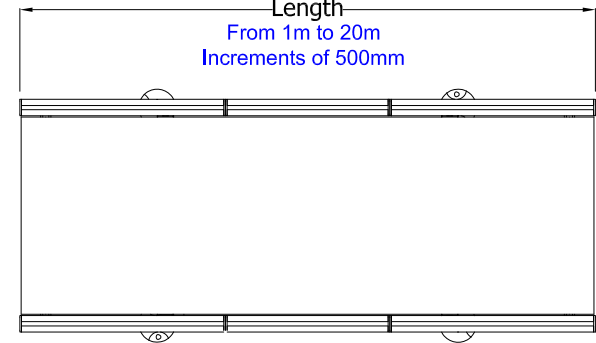

Basic Inverter Control Panel

Standard Inverter Control Panel

COB-140 CENTER DRIVE

Overall Width  
Belt Width + 86mm

Belt Width  
From 280mm to 1280mm  
Increments of 50mm

Length  
From 1m to 20m  
Increments of 500mm

Width

Height